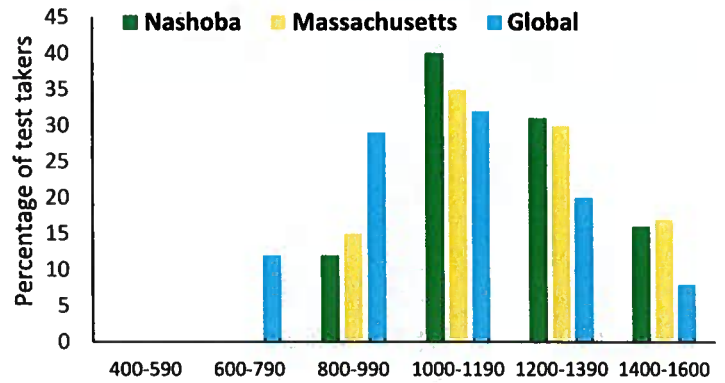

Post-Secondary Plans

The graduates of the Class of 2022 applied to over 300 different post-secondary institutions with a 72% acceptance rate. College acceptances listed below.

Graduates Attending	2020	2021	2022
Four Year College	78%	83%	83%
Two Year & Career College	16%	8%	7%
Military/Gap/Work/Other	6%	9%	10%

9/15/2022 Enrollment: Grade 9 ...202   Grade 11....218
Grade 10 ...208   Grade 12....203

At the end of six semesters,
for the Class of 2023 on a 5.0 scale:
the highest is 4.91

Advanced Placement Results

	2019	'20	'21	'22
AP Scholars <i>(at least 3 exams – 3+ on all)</i>	46	34	37	42
AP Scholars with Honor <i>(at least 4 exams – avg 3.25+ on all)</i>	30	14	14	22
AP Scholars with Distinction <i>(at least 5 exams –avg 3.5+ on all)</i>	32	23	23	24

	2018	2019	2020	2021	2022
Total AP Students	314	278	242	297	279
# of Exams	599	554	420	557	515
AP Students with Scores 3+	272	237	209	208	234
% of Total AP Students with Scores 3+	87%	85%	86%	70%	83%

SAT Class of 2021 Total Score Distribution

177 members of the Class of 2021 took the SAT 1