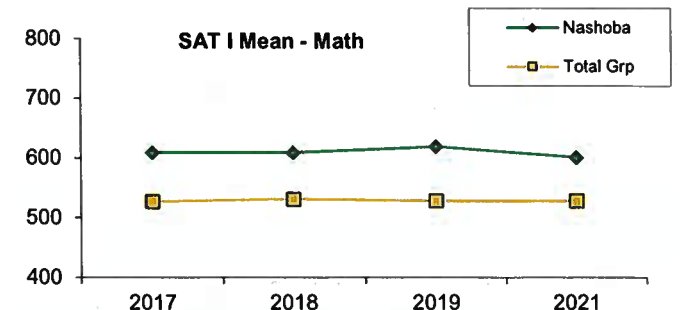

May 2022 Results

All students receiving AP credit take the exam

One	34
Two	57
Three	147
Four	144
Five	113

279 Students took 515 exams in May 2022
60.5% of graduating class took at least one AP with score of 3+

Biology	Chemistry	Physics 1	Physics C Mech
Calculus AB	Calculus BC	Statistics	Psychology
English Lit	US History	US Gov & Pol	Music Theory
Latin	French Lang.	German Lang.	Spanish Lang.
Comp Sci Prin	Comp Sci A	Studio Art, 2D, 3D, Drawing