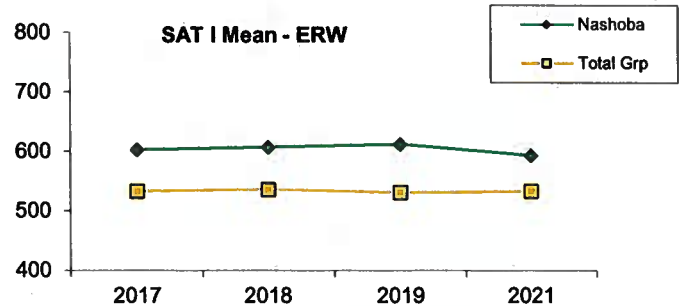

May 2022 Results

All students receiving AP credit take the exam

One	34
Two	57
Three	147
Four	144
Five	113

279 Students took 515 exams in May 2022
60.5% of graduating class took at least one AP with score of 3+

Biology	Chemistry	Physics 1	Physics C Mech
Calculus AB	Calculus BC	Statistics	Psychology
English Lit	US History	US Gov & Pol	Music Theory
Latin	French Lang.	German Lang.	Spanish Lang.
Comp Sci Prin	Comp Sci A	Studio Art, 2D, 3D, Drawing